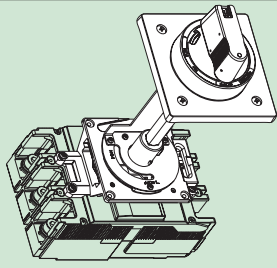

50480173b

EasyPact™

250A

Extended rotary handle
Commande rotative prolongée
Manija rotativa extendida
Manopla rotativa prolongada

Schneider Electric

WARNING

Hazardous voltage can shock, burn or cause death. Disconnect power from source before installing, modifying or servicing.