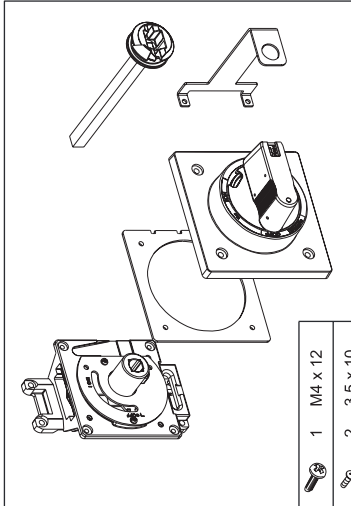

- 1 M4 x 12
- 2 3.5 x 10
- 2 M4 x 62
- 2 M4 x 70

- 4 M4 x 85
- 4 M4 x 14

Philips n° 2, 3 slotted screwdriver